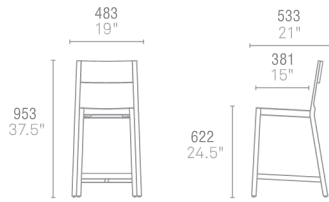

TIMBER COUNTERSTOOL

Solid wood and a subtle line come together in a chair that's drop-dead-gorgeous in its simplicity. If you know any Shakers, invite them over for dinner and they'll feel right at home. Available in natural beech, graphite stain, or ivory lacquer.